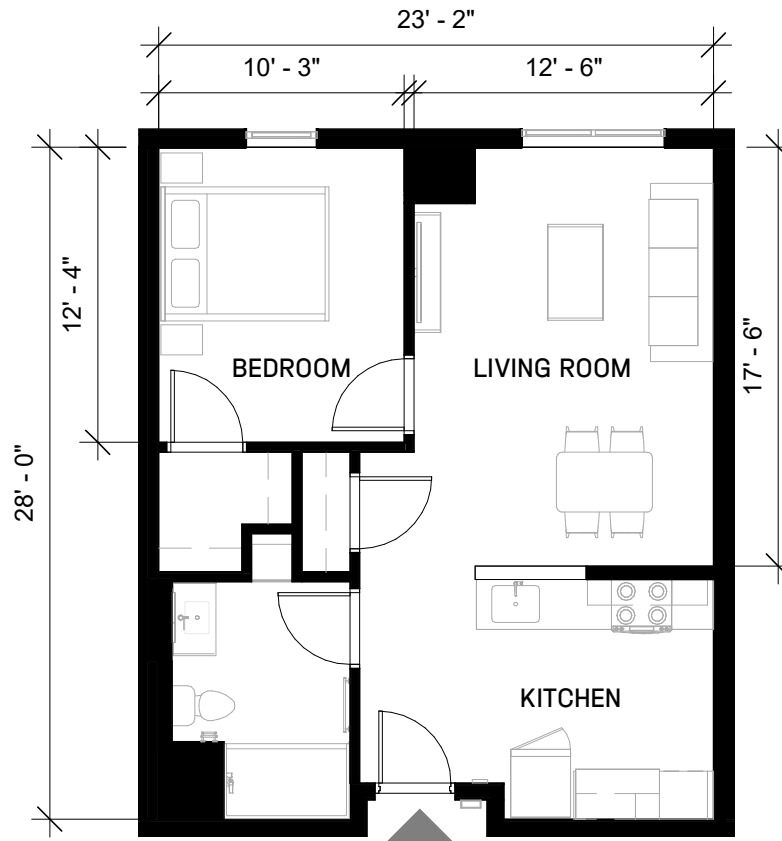

1 BEDROOM - 638 SF

TYPE A UNITS:
104-108, 110-117,
203-208, 210-217, 221-224,
303-308, 310-317, 321-324

KEY INDICATES UNIT AND TRASH ROOM LOCATIONS
NOTE: THE DIMENSIONS LISTED ARE INTENDED AS A GUIDE FOR RESIDENT FURNITURE PLACEMENT AND SHOULD BE FIELD VERIFIED FOR THE SPECIFIC UNIT BEING RENTED. ACTUAL DIMENSIONS MAY VARY SLIGHTLY DUE TO EXISTING CONDITIONS

SCALE: 1/8" = 1' - 0"

LELAND HOUSE

UNIT TYPE A