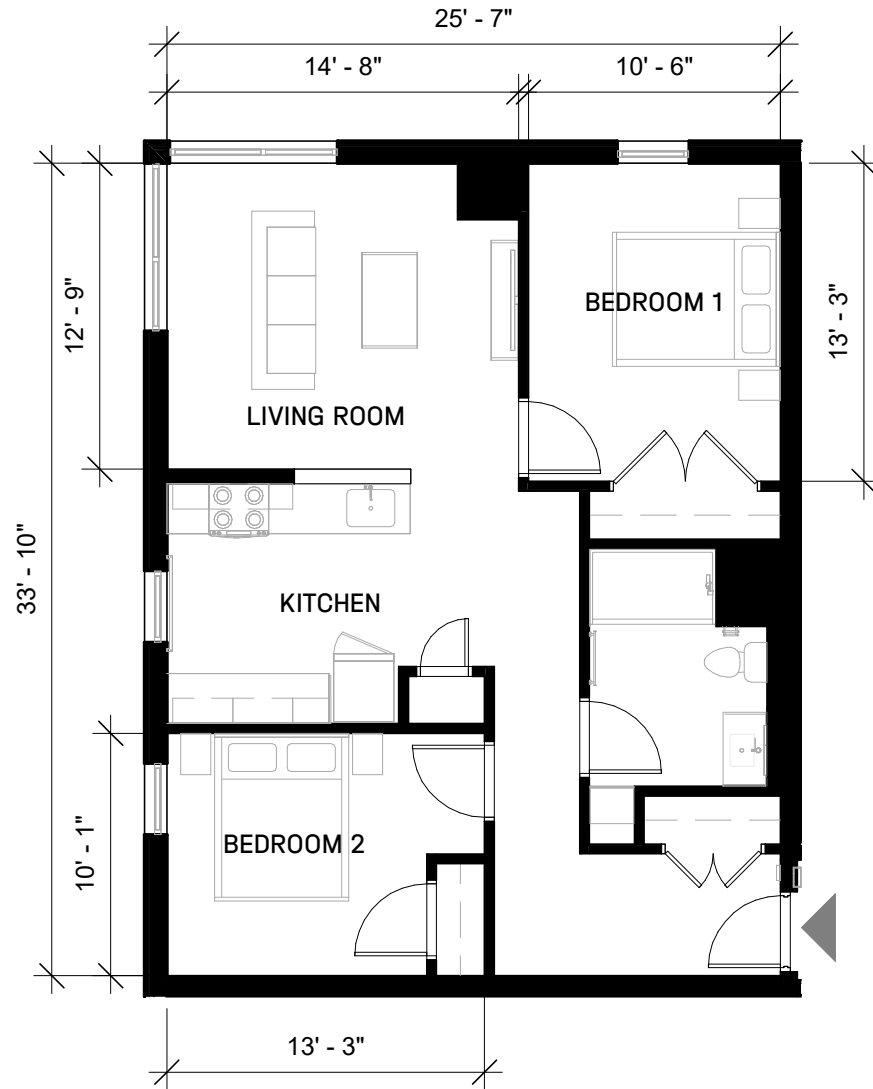

2 BEDROOM - 866 SF

TYPE 2A UNITS:
301

KEY INDICATES UNIT AND TRASH ROOM LOCATIONS

NOTE: THE DIMENSIONS LISTED ARE INTENDED AS A GUIDE FOR RESIDENT FURNITURE PLACEMENT AND SHOULD BE FIELD VERIFIED FOR THE SPECIFIC UNIT BEING RENTED. ACTUAL DIMENSIONS MAY VARY SLIGHTLY DUE TO EXISTING CONDITIONS

SCALE: 1/8" = 1' - 0"

LELAND HOUSE

UNIT TYPE 2A

2 BEDROOM - MAAB - 866 SF

TYPE 2B UNITS:
201

2ND & 3RD FLOOR
2nd UNIT IS TYPE 2A ON 2ND FLOOR ONLY

GROUND FLOOR

KEY INDICATES UNIT AND TRASH ROOM LOCATIONS
NOTE: THE DIMENSIONS LISTED ARE INTENDED AS A GUIDE FOR RESIDENT FURNITURE PLACEMENT AND SHOULD BE FIELD VERIFIED FOR THE SPECIFIC UNIT BEING RENTED. ACTUAL DIMENSIONS MAY VARY SLIGHTLY DUE TO EXISTING CONDITIONS

SCALE: 1/8" = 1' - 0"

LELAND HOUSE

UNIT TYPE 2B