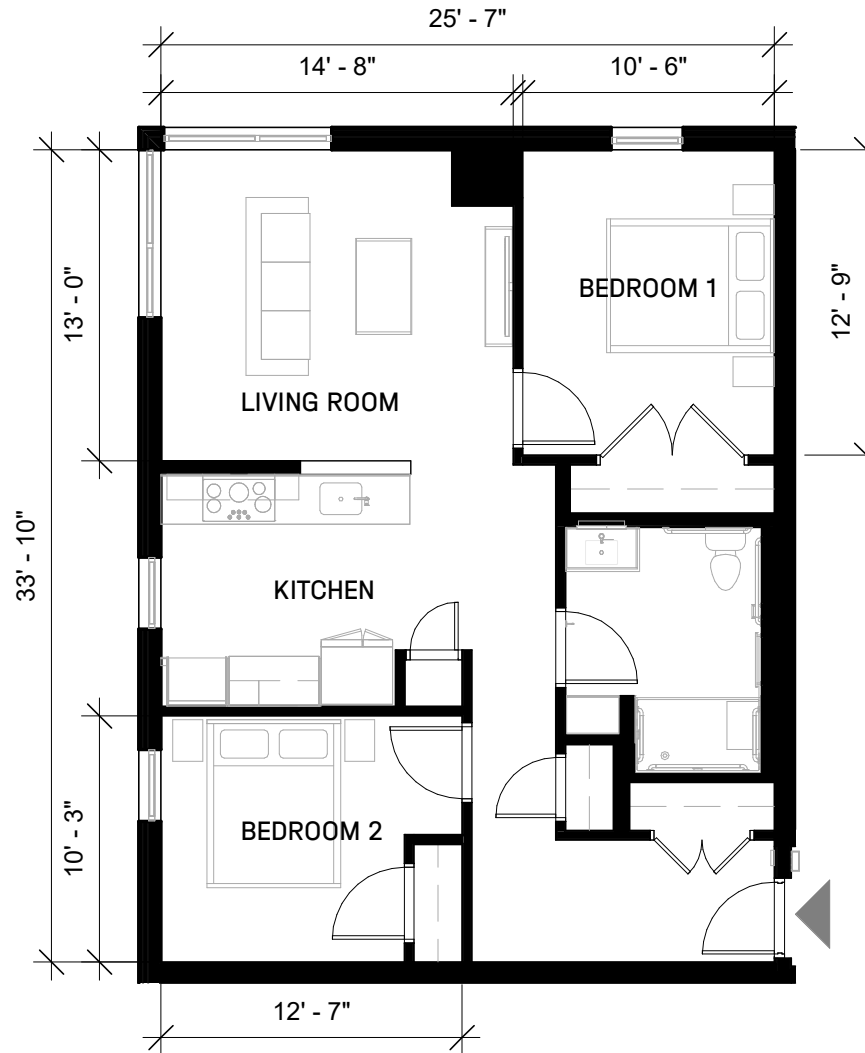

2 BEDROOM - 866 SF

TYPE 2A UNITS:
301

KEY INDICATES UNIT AND TRASH ROOM LOCATIONS

NOTE: THE DIMENSIONS LISTED ARE INTENDED AS A GUIDE FOR RESIDENT FURNITURE PLACEMENT AND SHOULD BE FIELD VERIFIED FOR THE SPECIFIC UNIT BEING RENTED. ACTUAL DIMENSIONS MAY VARY SLIGHTLY DUE TO EXISTING CONDITIONS

SCALE: 1/8" = 1' - 0"

LELAND HOUSE

UNIT TYPE 2A

2 BEDROOM - MAAB - 866 SF

TYPE 2B UNITS:
201

2ND & 3RD FLOOR
2nd UNIT IS TYPE 2A ON 2ND FLOOR ONLY

GROUND FLOOR

KEY INDICATES UNIT AND TRASH ROOM LOCATIONS
NOTE: THE DIMENSIONS LISTED ARE INTENDED AS A GUIDE FOR RESIDENT FURNITURE PLACEMENT AND SHOULD BE FIELD VERIFIED FOR THE SPECIFIC UNIT BEING RENTED. ACTUAL DIMENSIONS MAY VARY SLIGHTLY DUE TO EXISTING CONDITIONS

SCALE: 1/8" = 1' - 0"

LELAND HOUSE

UNIT TYPE 2B